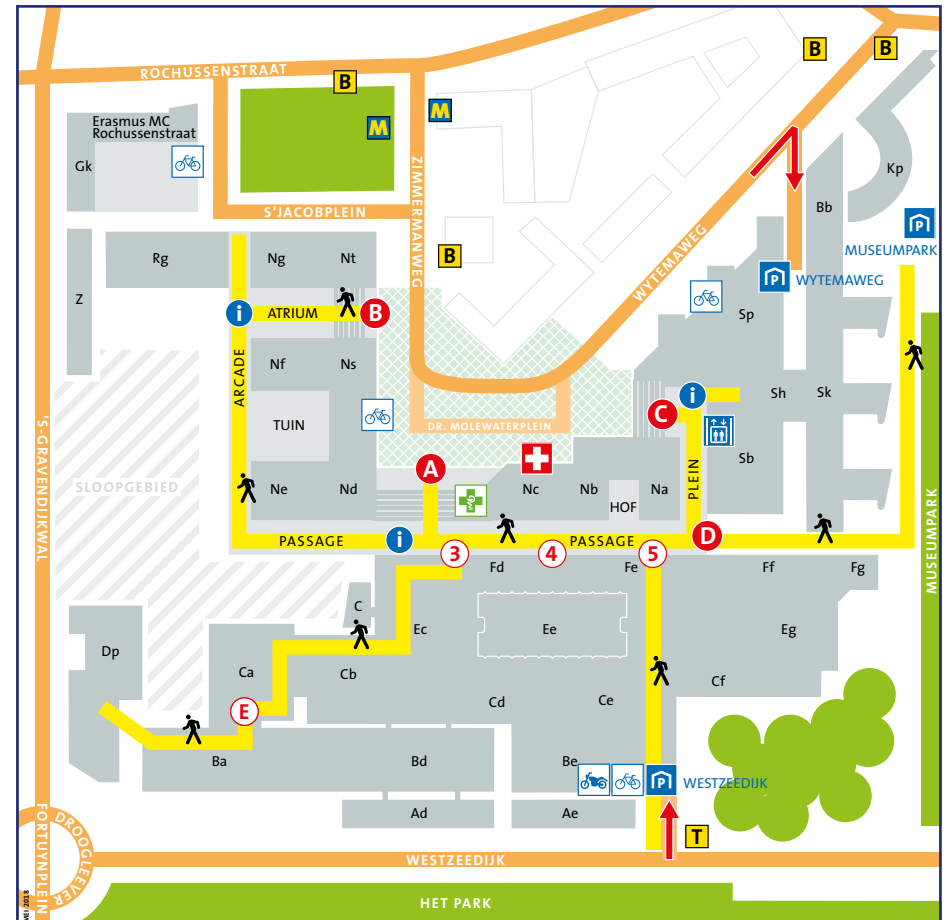

From here you can follow the signs to building code of your destination.

By car

Erasmus MC is clearly indicated from the Rotterdam Ring Road. There are no parking facilities near the entrances to Dr. Molewaterplein (only Kiss & Ride).

In the direct vicinity of Erasmus MC follow the signs to these parking garages:

Westzeedijk

Address: Westzeedijk 361
3015 AA Rotterdam

After parking your car follow the signs to **Ingang** (Entrance).

This will lead to the pedestrian area (Passage).

From here you can follow the signs to building code of your destination.

Wytemaweg

Address: Wytemaweg 12
3015 CN Rotterdam

After parking your car follow the signs to **Erasmus MC**.

The stairs or elevators will take you to the pedestrian area (Plein).

From here you can follow the signs to building code of your destination.

For additional information, please see: www.erasmusmc.nl/bereikbaarheid

DIRECTIONS TO ENTRANCES AND RECEPTION DESKS

- | | |
|---|--|
|  Walking route (first floor) |  Emergency Room |
|  Reception/Information desk |  Pharmacy |
|  Erasmus MC (main entrance) – Kiss & Ride | From car parking garage Wytemaweg |
|  Erasmus MC Zimmermanweg (entrance) – K&R |  Lift/stairs to & from parking garage Wytemaweg |
|  Erasmus MC Wytemaweg (entrance) – Kiss & Ride |  Car parking garage |
|  Erasmus MC Museumpark (entrance) |  Bus 44 |
| From car parking garage Westzeedijk |  Metrostation Dijkzigt |
|  Entrance to buildings Ad, Ba, Bd, Ca, Cb and Dp |  Tram 8 |
|  Ingang 3, 4, 5 (entrances) – Kiss & Ride |  Unattended bicycle parking |
| |  Unattended scooter- and motorbike parking |